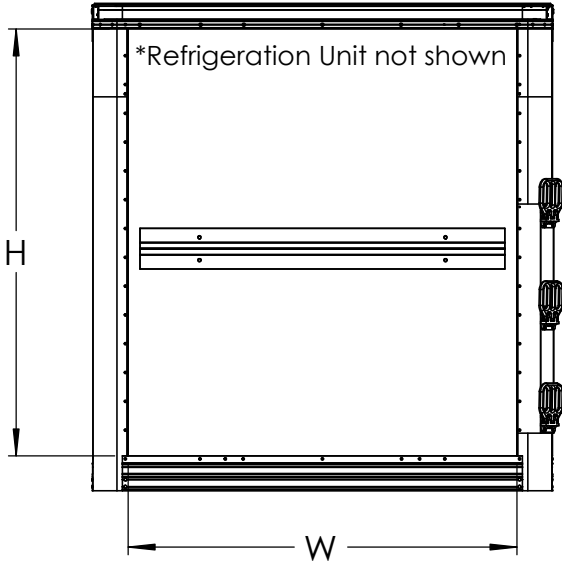

# DECAL DIMENSIONS - REFRIGERATED VAN

## FRONT WALL

MODEL HEIGHT	DECAL HEIGHT
84	83"
90	89"
96	95"
102	101"

MODEL WIDTH	DECAL WIDTH
96	81"
102	87"

## REAR ROLL UP DOOR

MODEL HEIGHT	DECAL HEIGHT
84	76-3/4"
90	82-3/4"
96	88-3/4"
102	94-3/4"

MODEL WIDTH	DECAL WIDTH
96	83-3/4"
102	89-3/4"