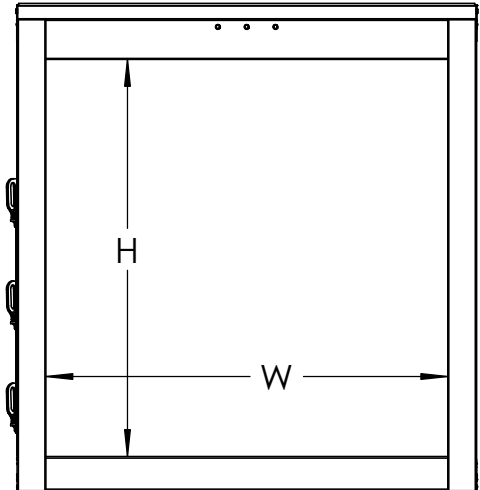

# DECAL DIMENSIONS - REFRIGERATED VAN

## FRONT WALL

MODEL HEIGHT	DECAL HEIGHT
84	83"
90	89"
96	95"
102	101"

MODEL WIDTH	DECAL WIDTH
96	81"
102	87"

## REAR ROLL UP DOOR

MODEL HEIGHT	DECAL HEIGHT
84	76-3/4"
90	82-3/4"
96	88-3/4"
102	94-3/4"

MODEL WIDTH	DECAL WIDTH
96	83-3/4"
102	89-3/4"

## SIDE WALL

MODEL HEIGHT	DECAL HEIGHT
84	83"
90	89"
96	95"
102	101"

DECAL LENGTH	MODEL LENGTH									
	10	12	14	16	18	20	22	24	26	28
DECAL LENGTH	109-3/8"	133-3/8"	157-3/8"	181-3/8"	205-3/8"	229-3/8"	253-3/8"	277-3/8"	301-3/8"	325-3/8"