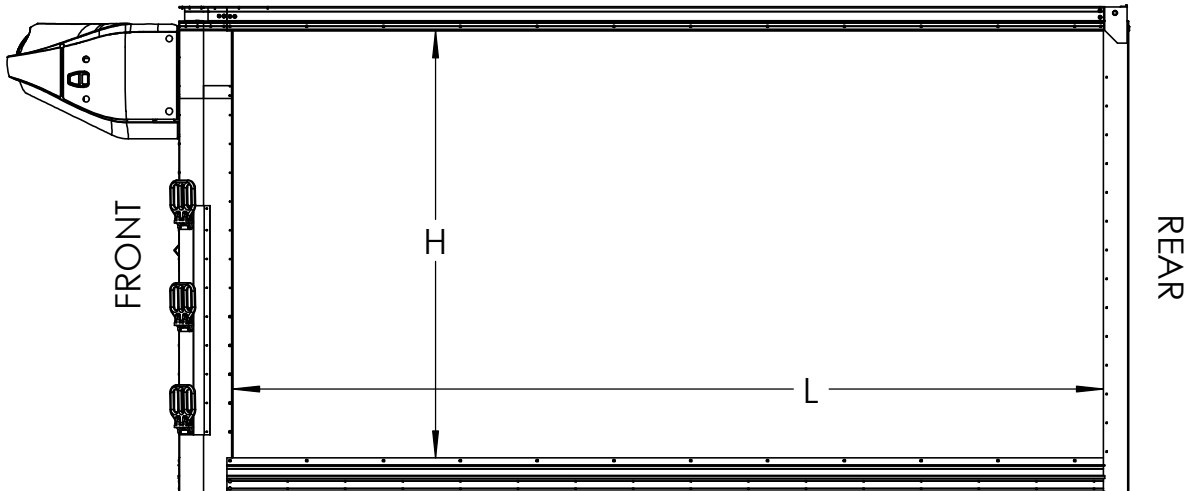

## FRONT WALL

MODEL HEIGHT	DECAL HEIGHT
84	83"
90	89"
96	95"
102	101"

MODEL WIDTH	DECAL WIDTH
96	81"
102	87"

## REAR ROLL UP DOOR

MODEL HEIGHT	DECAL HEIGHT
84	76-3/4"
90	82-3/4"
96	88-3/4"
102	94-3/4"

MODEL WIDTH	DECAL WIDTH
96	83-3/4"
102	89-3/4"

## SIDE WALL

MODEL HEIGHT	DECAL HEIGHT
84	83"
90	89"
96	95"
102	101"

DECAL LENGTH	MODEL LENGTH									
	10	12	14	16	18	20	22	24	26	28
DECAL LENGTH	109-3/8"	133-3/8"	157-3/8"	181-3/8"	205-3/8"	229-3/8"	253-3/8"	277-3/8"	301-3/8"	325-3/8"