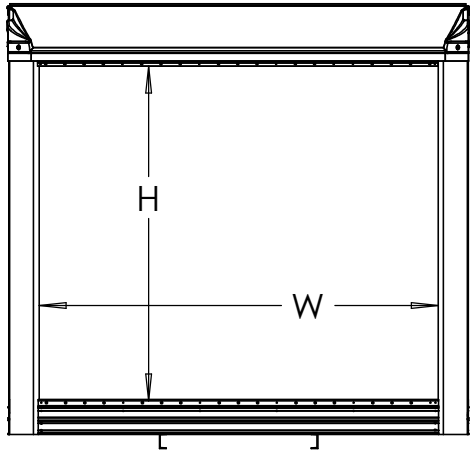

DECAL DIMENSIONS - ALUMINUM DRY VAN

FRONT WALL

REAR ROLL UP DOOR

MODEL HEIGHT	DECAL HEIGHT
84	69-1/2"
90	75-1/2"
96	81-1/2"
102	87-1/2"
108	93-1/2"

MODEL WIDTH	DECAL WIDTH
84	71-1/8"
90	77-1/8"
96	83-1/8"
102	89-1/8"

MODEL HEIGHT	DECAL HEIGHT
84	78"
90	84"
96	90"
102	96"
108	102"

MODEL WIDTH	DECAL WIDTH
84	75-3/4"
90	81-3/4"
96	87-3/4"
102	93-3/4"

SIDE WALL

MODEL HEIGHT	DECAL HEIGHT
84	76-13/16"
90	82-13/16"
96	88-13/16"
102	94-13/16"
108	100-13/16"

DECAL LENGTH	MODEL LENGTH									
	10	12	14	16	18	20	22	24	26	28
110-5/8"	134-5/8"	158-5/8"	182-5/8"	206-5/8"	230-5/8"	254-5/8"	278-5/8"	302-5/8"	326-5/8"	

PROPRIETARY AND CONFIDENTIAL

THE INFORMATION CONTAINED IN THIS DRAWING IS THE SOLE PROPERTY OF SUMMIT BODY & EQUIPMENT INC. ANY REPRODUCTION IN PART OR AS A WHOLE WITHOUT THE WRITTEN PERMISSION OF SUMMIT BODY & EQUIPMENT, INC IS PROHIBITED.