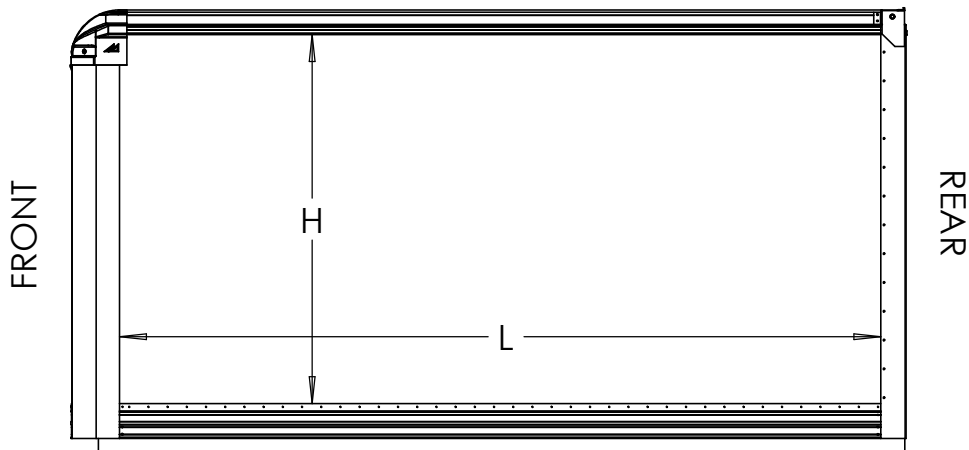

DECAL DIMENSIONS - ALUMINUM DRY VAN

FRONT WALL

REAR ROLL UP DOOR

MODEL HEIGHT	DECAL HEIGHT
84	69-1/2"
90	75-1/2"
96	81-1/2"
102	87-1/2"
108	93-1/2"

MODEL WIDTH	DECAL WIDTH
84	71-1/8"
90	77-1/8"
96	83-1/8"
102	89-1/8"

MODEL HEIGHT	DECAL HEIGHT
84	78"
90	84"
96	90"
102	96"
108	102"

MODEL WIDTH	DECAL WIDTH
84	75-3/4"
90	81-3/4"
96	87-3/4"
102	93-3/4"

SIDE WALL

MODEL HEIGHT	DECAL HEIGHT
84	76-13/16"
90	82-13/16"
96	88-13/16"
102	94-13/16"
108	100-13/16"

DECAL LENGTH	MODEL LENGTH									
	10	12	14	16	18	20	22	24	26	28
110-5/8"	134-5/8"	158-5/8"	182-5/8"	206-5/8"	230-5/8"	254-5/8"	278-5/8"	302-5/8"	326-5/8"	

PROPRIETARY AND CONFIDENTIAL

THE INFORMATION CONTAINED IN THIS DRAWING IS THE SOLE PROPERTY OF SUMMIT BODY & EQUIPMENT INC. ANY REPRODUCTION IN PART OR AS A WHOLE WITHOUT THE WRITTEN PERMISSION OF SUMMIT BODY & EQUIPMENT, INC IS PROHIBITED.