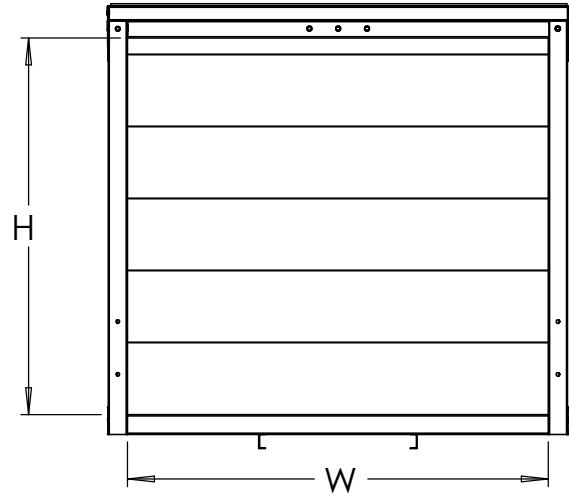

DECAL DIMENSIONS - ALUMINUM DRY VAN

FRONT WALL

REAR ROLL UP DOOR

MODEL HEIGHT	DECAL HEIGHT
84	69-1/2"
90	75-1/2"
96	81-1/2"
102	87-1/2"
108	93-1/2"

MODEL WIDTH	DECAL WIDTH
84	71-1/8"
90	77-1/8"
96	83-1/8"
102	89-1/8"

MODEL HEIGHT	DECAL HEIGHT
84	78"
90	84"
96	90"
102	96"
108	102"

MODEL WIDTH	DECAL WIDTH
84	75-3/4"
90	81-3/4"
96	87-3/4"
102	93-3/4"

SIDE WALL

MODEL HEIGHT	DECAL HEIGHT
84	76-13/16"
90	82-13/16"
96	88-13/16"
102	94-13/16"
108	100-13/16"

DECAL LENGTH	MODEL LENGTH									
	10	12	14	16	18	20	22	24	26	28
110-5/8"	134-5/8"	158-5/8"	182-5/8"	206-5/8"	230-5/8"	254-5/8"	278-5/8"	302-5/8"	326-5/8"	

PROPRIETARY AND CONFIDENTIAL

THE INFORMATION CONTAINED IN THIS DRAWING IS THE SOLE PROPERTY OF SUMMIT BODY & EQUIPMENT INC. ANY REPRODUCTION IN PART OR AS A WHOLE WITHOUT THE WRITTEN PERMISSION OF SUMMIT BODY & EQUIPMENT, INC IS PROHIBITED.